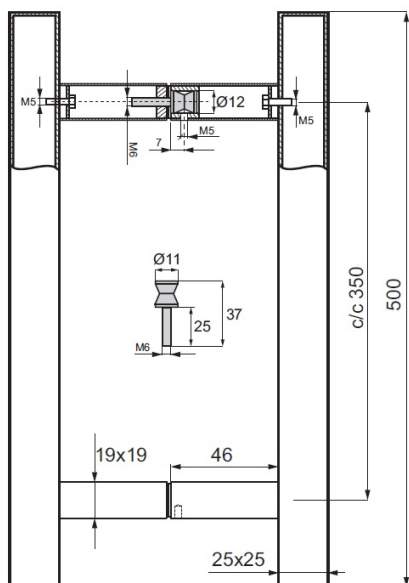

PRODUCT SHEET

Description:

Door Handle "Sava" SS304 Brushed, 25x25x500mm, cc 350mm, 8-12mm Glass Thickness, Bore: $\varnothing 12\text{mm}$

Item number:

17.87.072-0

Units	Box	Carton	HS Code	Barcode
Pair	1	10	8302415000	 5704866485401